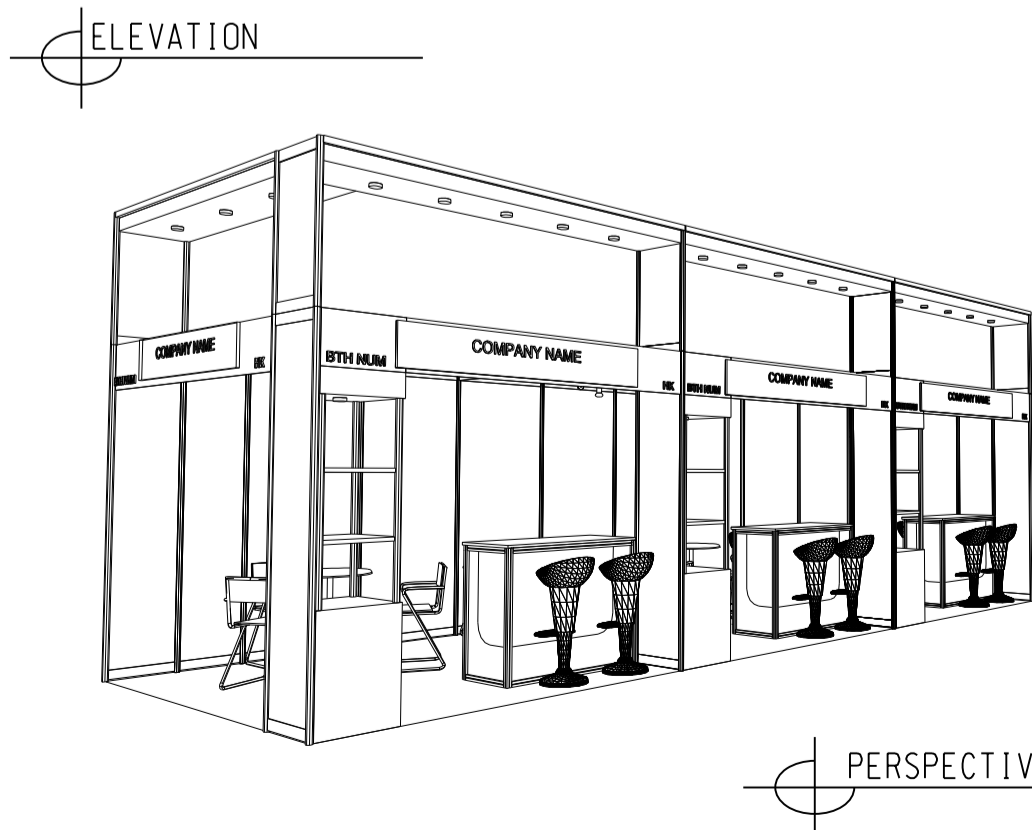

### 9M x 3M x 3.5M(H) Standard Left Corner Booth (Option A)

9米乘3米乘3.5米(高)左邊角位攤位

BOOTH SPECIFICATIONS		QTY.
	DISPLAY SHOWCASE	3
	BAR COUNTER	3
	1000W x 300D WOODEN DISPLAY SHELF	6
	LONGARMED SPOTLIGHT (300MM) 23WATT ENERGY SAVING LAMP (YELLOW LIGHT)	9
	ROUND MEETING TABLE	3
	BAR STOOL	9
	BLACK LEATHER CHAIR	9
	50W DOWNLIGHT	18
	RUBBISH BIN & CARPET (27sqm.)	