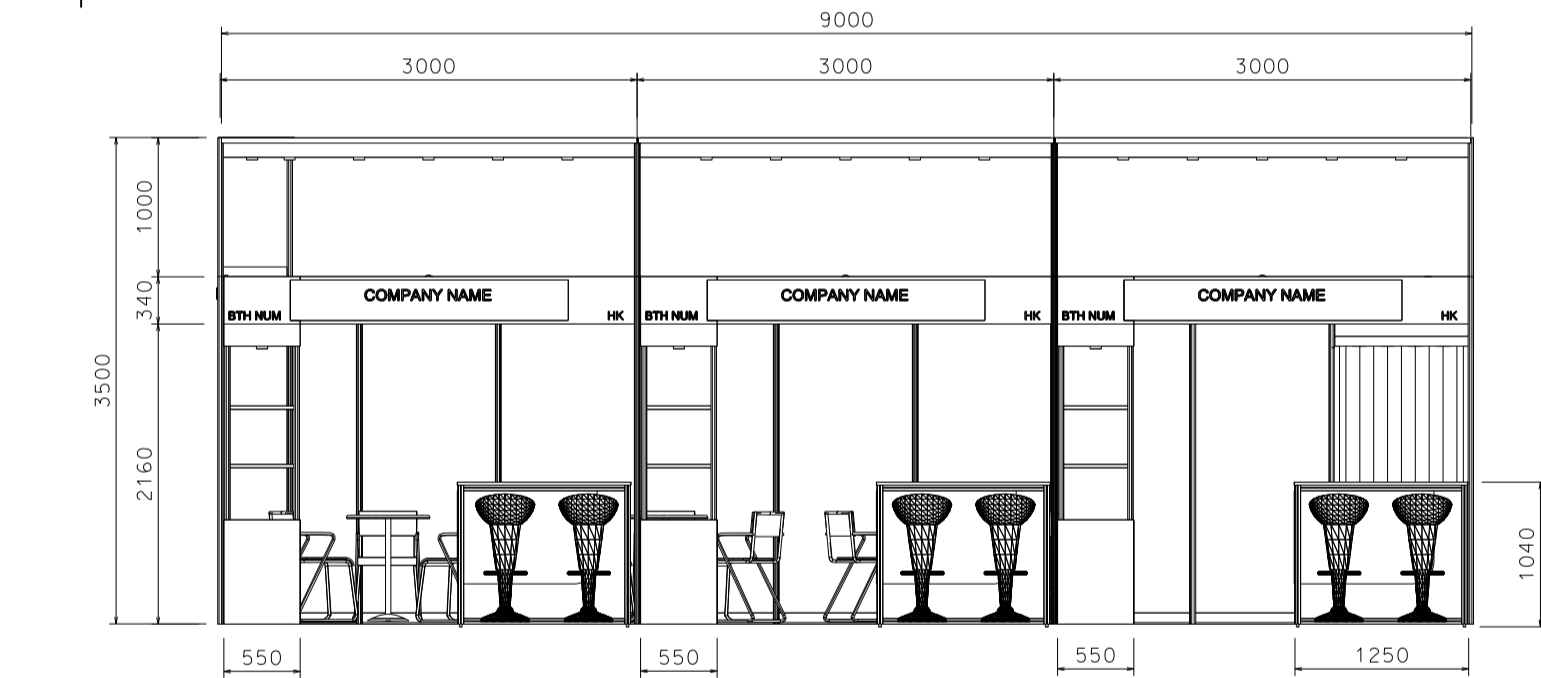

### 9M x 3M x 3.5M(H) Standard Left Corner Booth (Option A)

9米乘3米乘3.5米(高)左邊角位攤位

BOOTH SPECIFICATIONS		QTY.
	DISPLAY SHOWCASE	3
	BAR COUNTER	3
	1000W x 300D WOODEN DISPLAY SHELF	6
	LONGARMED SPOTLIGHT (300MM) 23WATT ENERGY SAVING LAMP (YELLOW LIGHT)	9
	ROUND MEETING TABLE	3
	BAR STOOL	9
	BLACK LEATHER CHAIR	9
	50W DOWNLIGHT	18
	RUBBISH BIN & CARPET (27sqm.)	