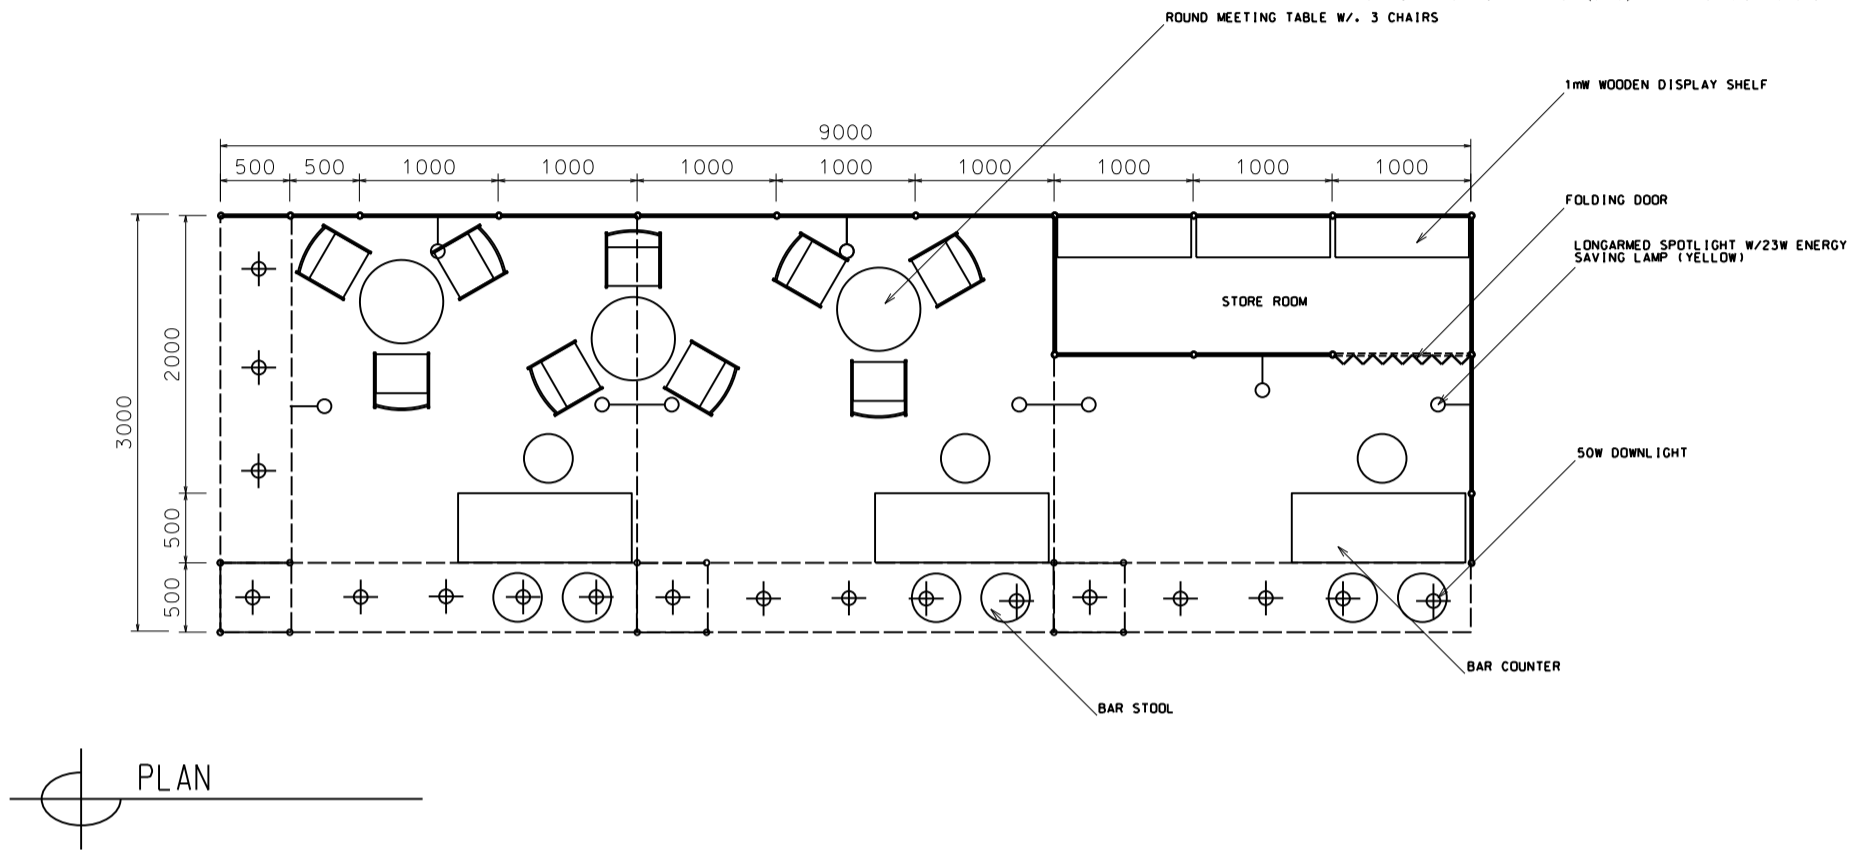

### 9M x 3M x 3.5M(H) Standard Left Corner Booth (Option A)

9米乘3米乘3.5米(高)左邊角位攤位

BOOTH SPECIFICATIONS		QTY.
	DISPLAY SHOWCASE	3
	BAR COUNTER	3
	1000W x 300D WOODEN DISPLAY SHELF	6
	LONGARMED SPOTLIGHT (300MM) 23WATT ENERGY SAVING LAMP (YELLOW LIGHT)	9
	ROUND MEETING TABLE	3
	BAR STOOL	9
	BLACK LEATHER CHAIR	9
	50W DOWNLIGHT	18
	RUBBISH BIN & CARPET (27sqm.)	